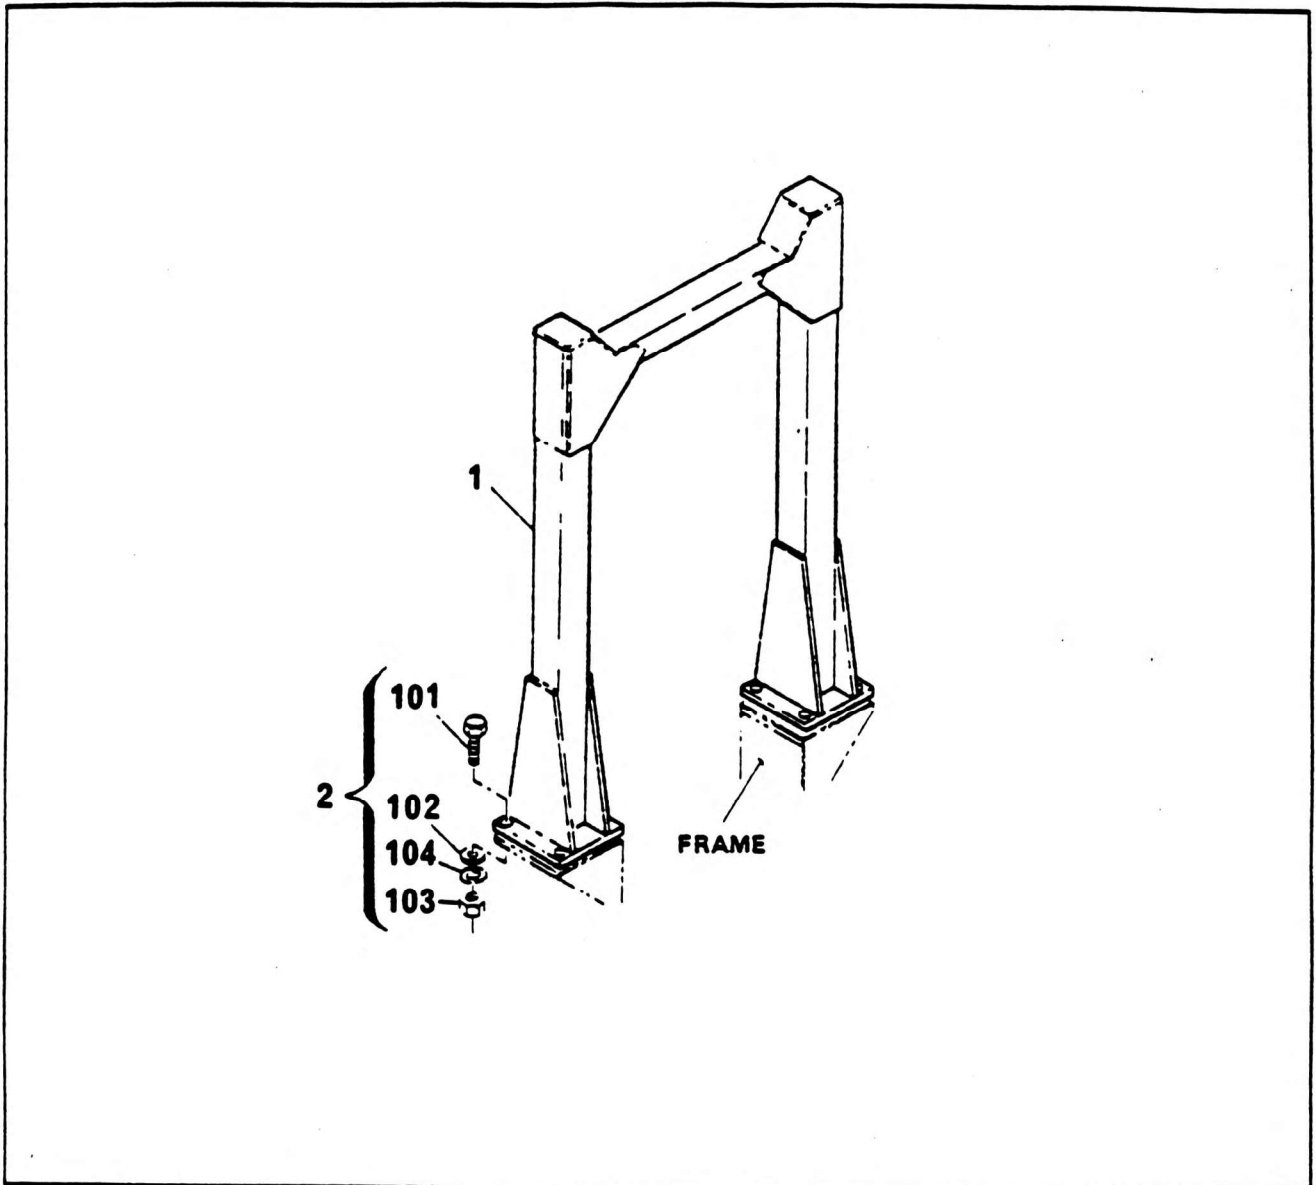

BOOM REST INSTALL

NO	PART NO	QTY	DESCRIPTION	NO.	PART NO.	QTY	DESCRIPTION
1	6-474-990246	1	Boom Rest				
-	6-474-990140	1	Boom Rest Install Incl. Items 101- 104				
101	7-126-241653	8	Screw Hex Head M16 x 45mm				
102	7-951-240014	8	Washer Plain M16				
103	7-661-240003	8	Nut M16				
104	7-951-240210	8	Spring Washer M16				

6-294-992331
Issue No. 00